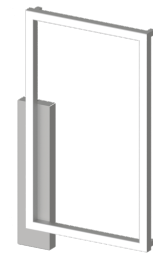

QUADRA R1

Q.RY1.

Design lamp made entirely of decorated aluminium. Suitable as primary lighting in residential, commercial and communal spaces. Excellent lumen/watt ratio. Can be ceiling or wall mounted with screw-fixed base.

LED SMD2835 CRI>90

Power: 33W

Lumen: 4000 lm

Constant voltage supply 24Vdc

Power supply included and built in

MADE IN ITALY

BASIC CODES

Q.RY1.

CEILING ROSE FINISHES

- ☐ **1** White
- ☐ **2** Matt black
- ☐ **7** Brushed aluminium

PROFILE FINISHES

- ☐ **1** White
- ☐ **2** Matt black
- ☐ **7** Brushed aluminium

LED COLOUR

- ☐ **BN** 4000K
- ☐ **BC** 3000K
- ☐ **CC** 2700K

DIFFUSER

- ☐ **M** MICROPRISMATIC
- ☐ **S** BRUSHED

POWER SUPPLY

- ☐ **N** ON/OFF
- ☐ **P** PUSH
- ☐ **D** DALI

Code example:

QUADRA R1 + White ceiling rose + brushed aluminium profile + 4000K + Microprismatic diffuser + DALI = Code: Q.RY1.17BNMD