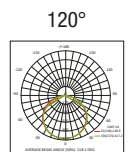

LED SMD2835 CRI>90

Power: 33W

Lumen: 4000 lm

Constant voltage supply 24Vdc

Power supply included and built in

 **MADE IN ITALY**

**BASIC CODES**

**Q.RY1.**