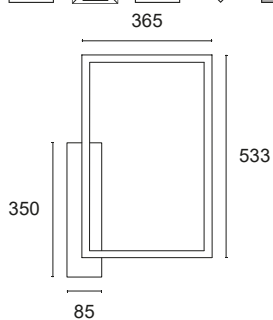

LED SMD2835 CRI>90

Power: 33W

Lumen: 4000 lm

Constant voltage supply 24Vdc

Power supply included and built in

 **MADE IN ITALY**

**BASIC CODES**

**Q.RY1.**