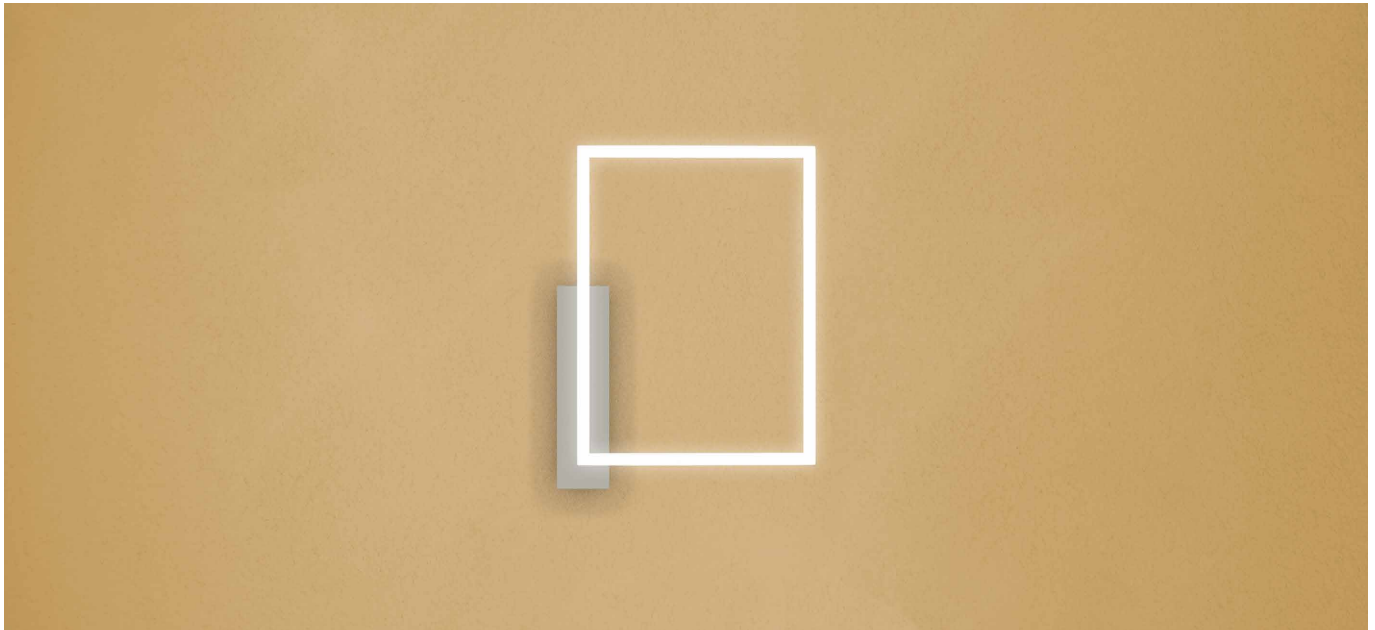

# QUADRA R1

Q.RY1.

Design lamp made entirely of decorated aluminium. Suitable as primary lighting in residential, commercial and communal spaces. Excellent lumen/watt ratio. Can be ceiling or wall mounted with screw-fixed base.